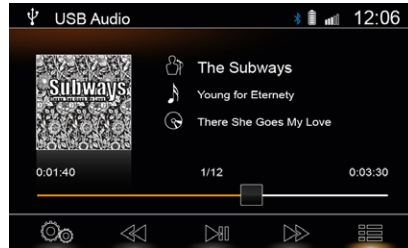

A/V playback

CD/DVD drive, two rear USB ports, Made for iPod/iPhone, HDMI input – the X-402 is ideally equipped for the latest A/V format playback.