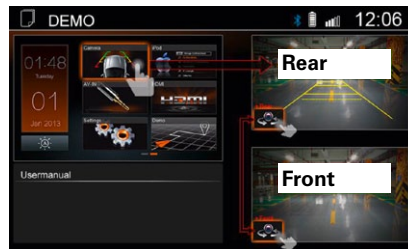

Reversing camera connections

The X-402 has 2 RCA inputs for connecting a front and rear camera with switchable power supply and image control/switching.