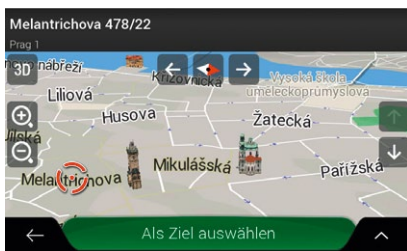

OPTIONAL GPS NAVI BUNDLE FOR XZENT X-402

With the sat nav bundle available separately, the X-402 can be turned into a well equipped navigation system.

NAVIGATION SOFTWARE X-MAP22FEU: KEY FEATURES

- microSD card (8 GB) based 3D navigation system with coverage of 47 EU countries*
- Premium POI bundle with more than 6.5 million destinations
- Realistic 3D rendering of terrains and landmarks, city centers, and road turns/exits
- 3D Auto-Zoom at crossings and roundabouts, lane assistance with display of highway traffic signs
- Tunnel-View
- Voice guidance in 29 EU languages
- Printed navigation Quick-Start-Guide in the languages GER / UK / IT / FR / NL / CZ
- TMC function
- 1 year map update subscription

*The navigation software is not part of the set content of the X-402.

High-resolution 3D maps