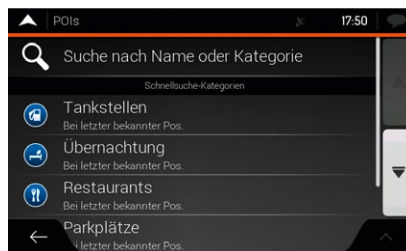

More than 6.5 million POI