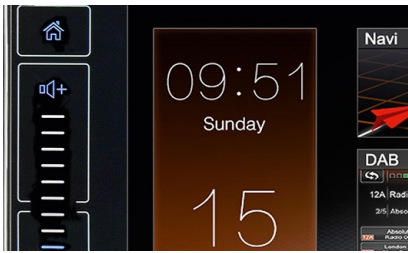

Capacitive TFT LCD display

The X-402 has a capacitive 6.2"/15.7 cm touchscreen, in which the main control buttons VOLUME, HOME and HDMI are designed as touch sensor elements.