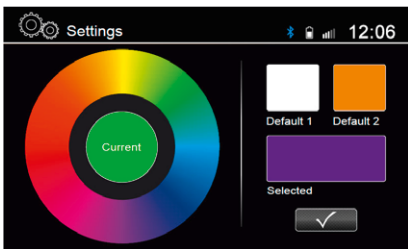

Variable illumination color

The key illumination can be adjusted in any color tone for optimum compatibility of the X-402 with the night illumination color of different vehicle brand cockpits.